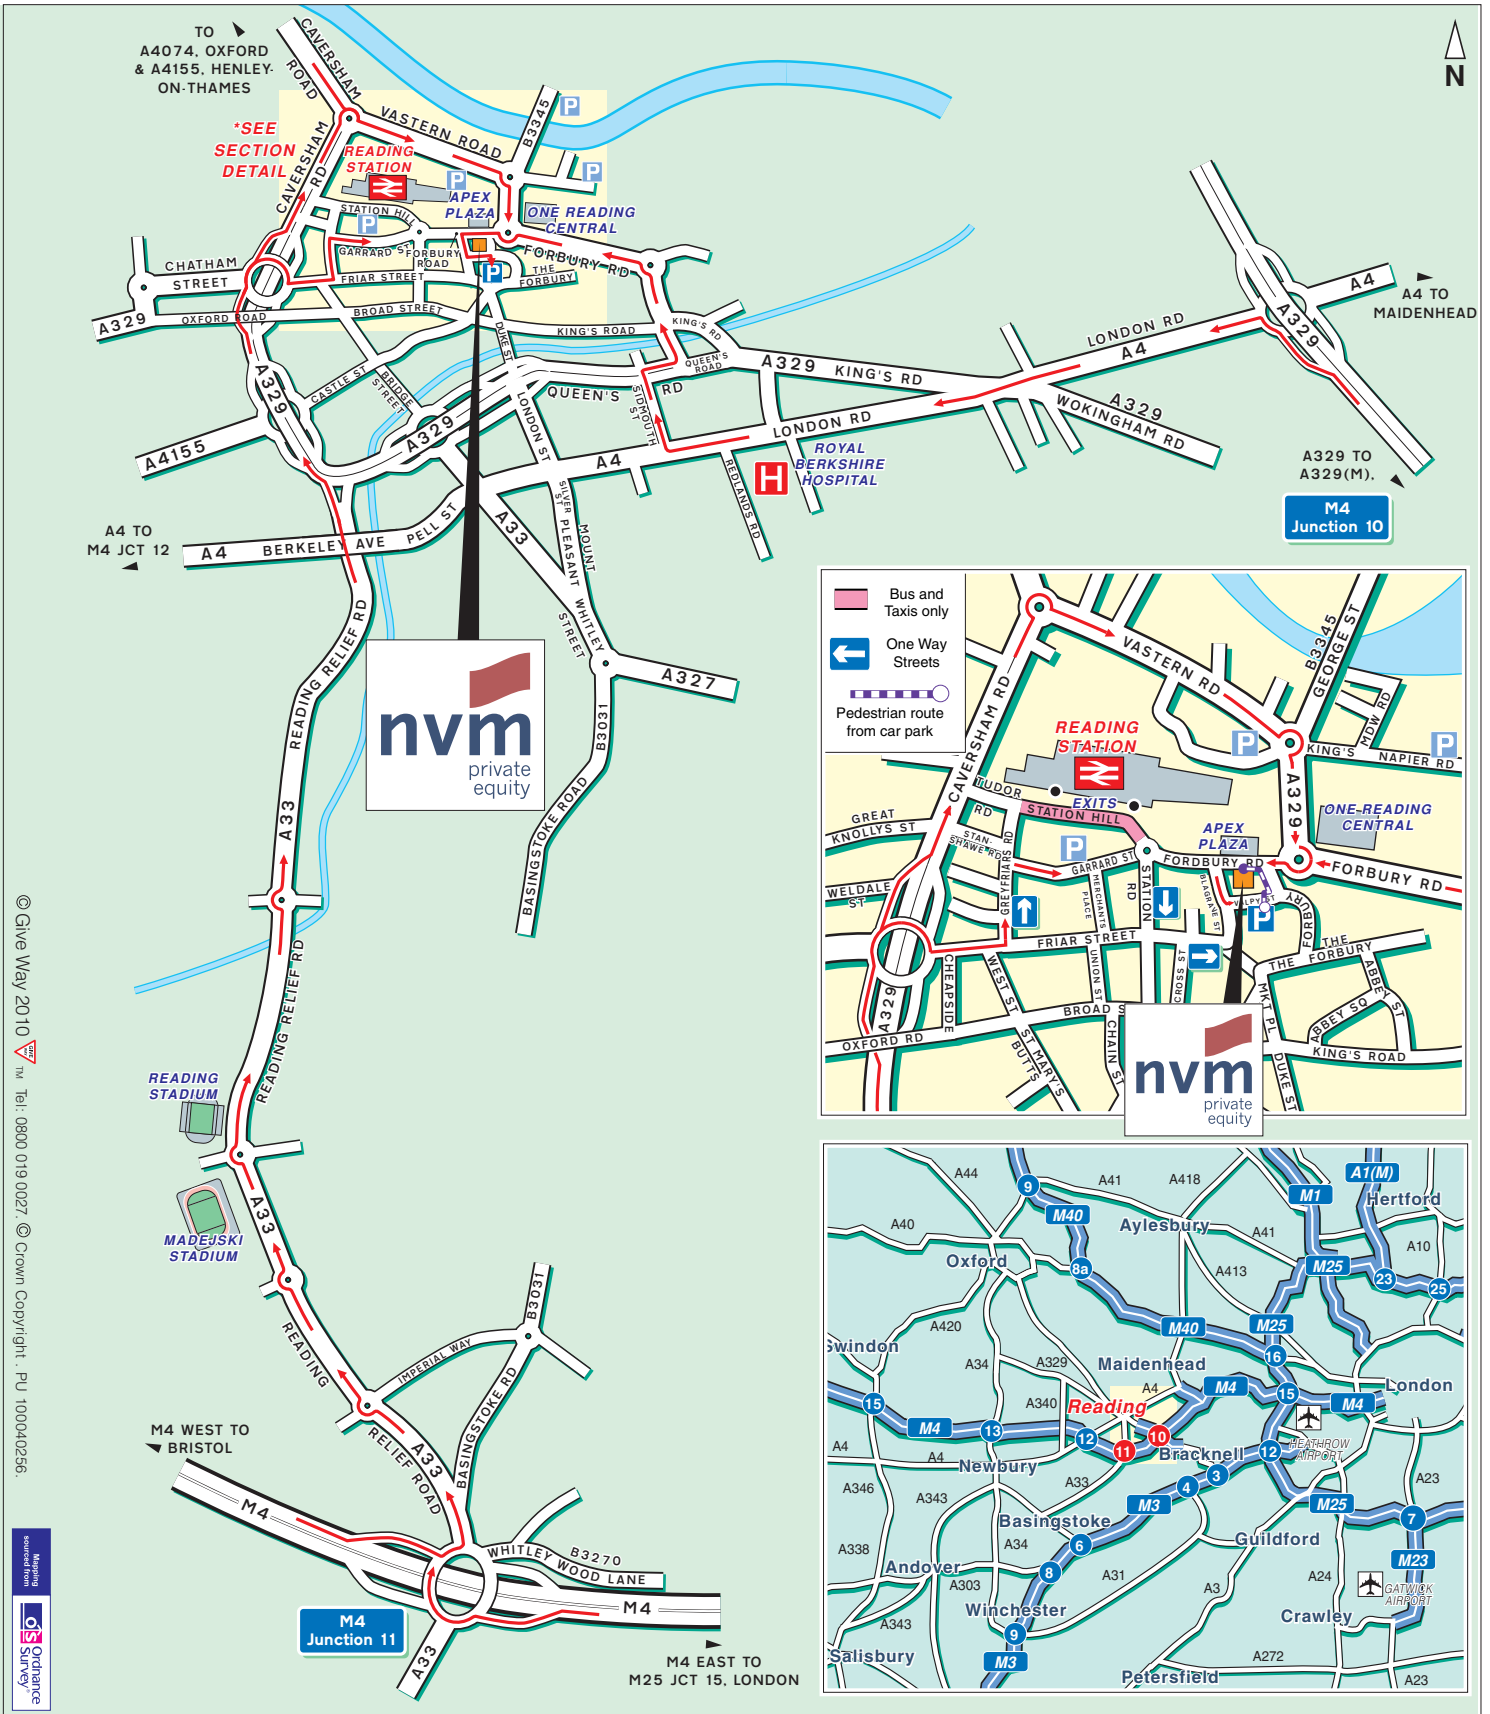

NVM Private Equity Limited
 Forbury Court
 12 Forbury Road
 Reading
 RG1 1SB

Tel: 0118 951 7000
 Fax: 0118 951 7001

Public Transport

By Rail, Reading Station.
 Is a 2 minute walk from NVM (see map). From London, services operate out of Paddington & Waterloo.
For more information on rail operators & times phone National Rail Enquiries on 08457 484950.

By Air, Heathrow Airport.
 Is a 30 minute drive from Reading. Alternatively catch the RailAir link bus service to Reading Railway Station.

© Give Way 2010. TM: 0800 019 0027. © Crown Copyright. PU 100040256.