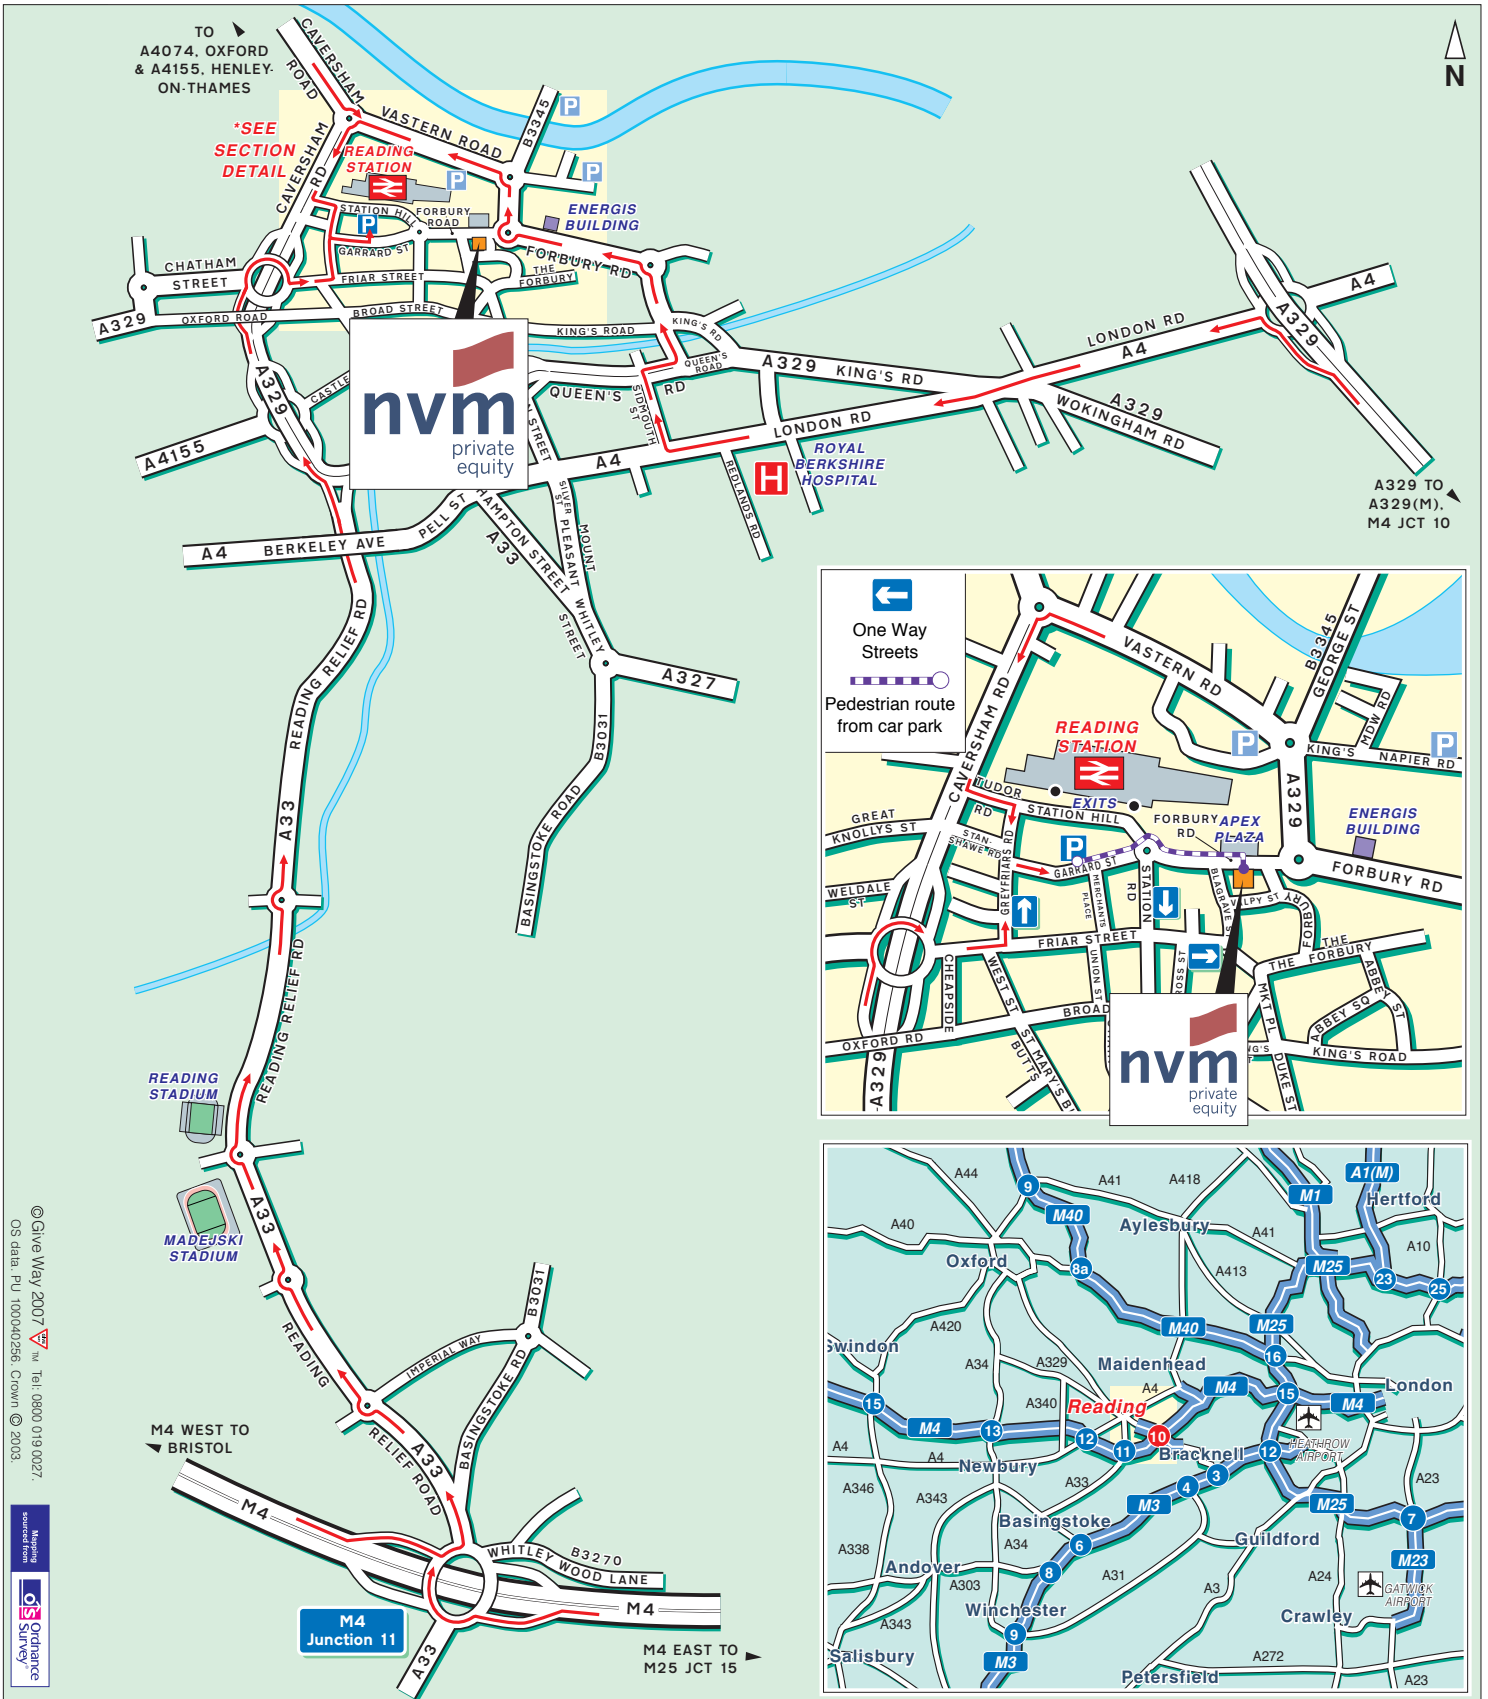

NVM Private Equity Limited
 Forbury Court
 12 Forbury Road
 Reading
 RG1 1SB

Tel: 0118 951 7000
 Fax: 0118 951 7001

Public Transport

By Rail, Reading Station.
 Is a 2 minute walk from NVM (see map). From London, services operate out of Paddington & Waterloo.
For more information on rail operators & times phone National Rail Enquiries on 08457 484950.

By Air, Heathrow Airport.
 Is a 30 minute drive from Reading. Alternatively catch the Air/Rail link bus service to Reading Railway Station.

© Give Way 2007
 OS data. PU 100040256. Crown © 2003.
 Mapping sourced from Ordnance Survey